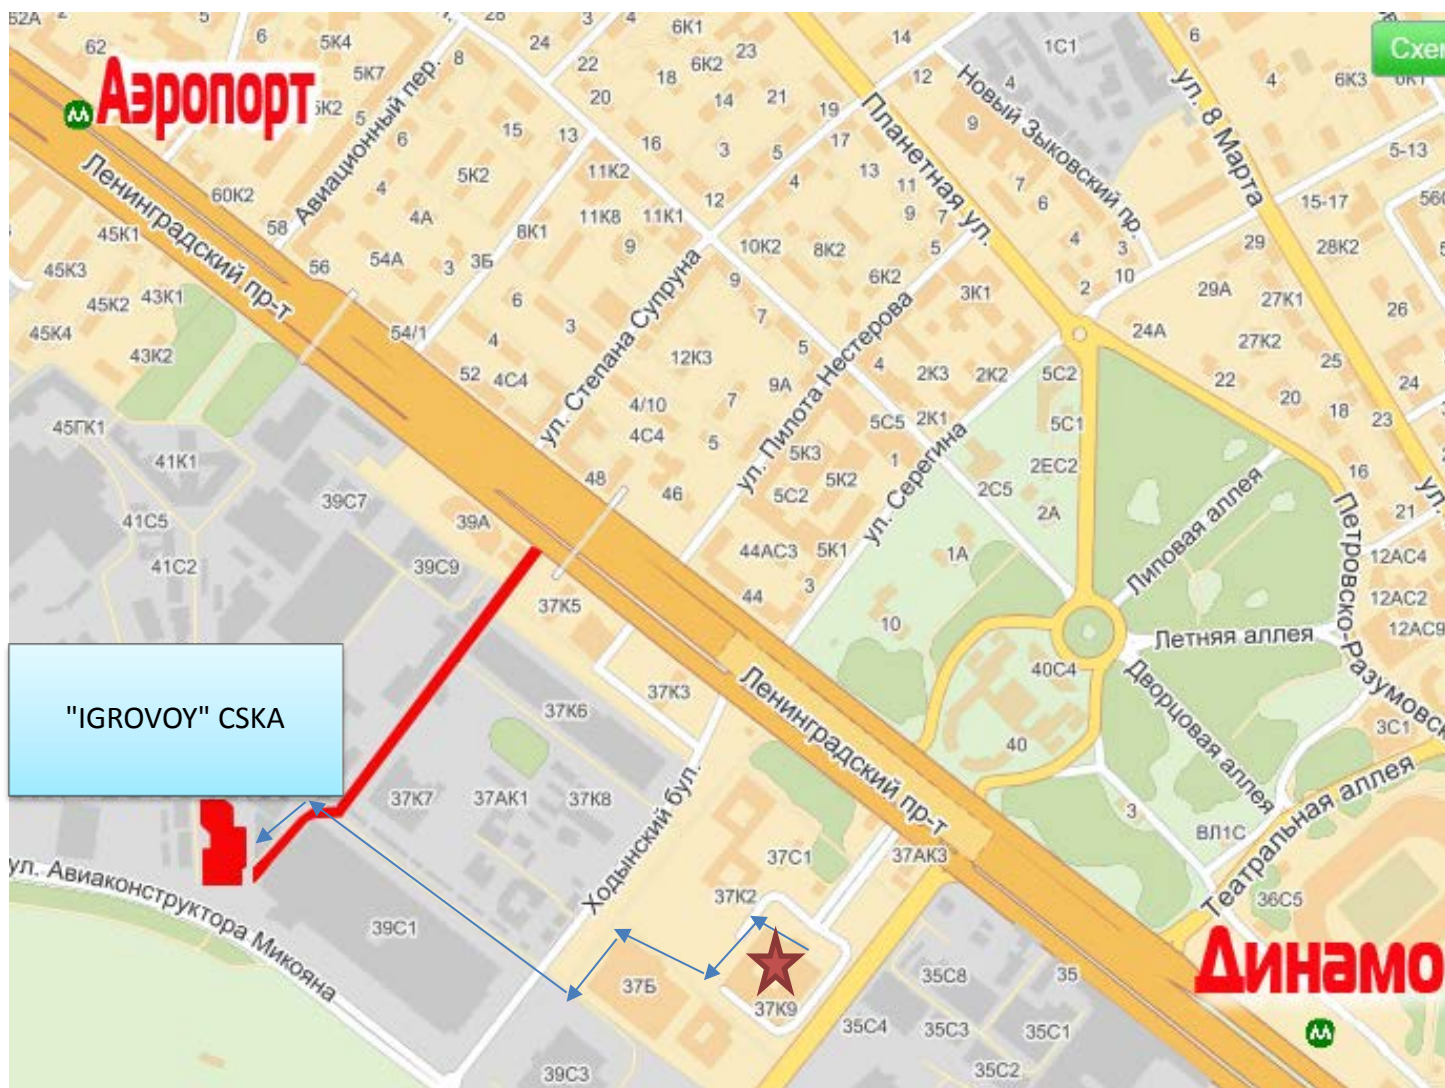

## Sports complex «Igrovoy» CSKA arrangement scheme

★ - Hotel Aerostar - Moscow, Leningradsky Avenue, 37 к9  
(5-7 min to walk from hotel to sports complex «Igrovoy»)

Sports complex «Igrovoy» CSKA.

The address – Moscow, Leningradsky Avenue, 39 / 76.

It is located in depth of the territory of CSKA (watch the scheme) behind a football arena of CSKA (Moscow, Leningradsky Avenue, 39 / 1)

The sports complex is in 12-15 minutes from the Airport subway station and from the Dynamo subway station.