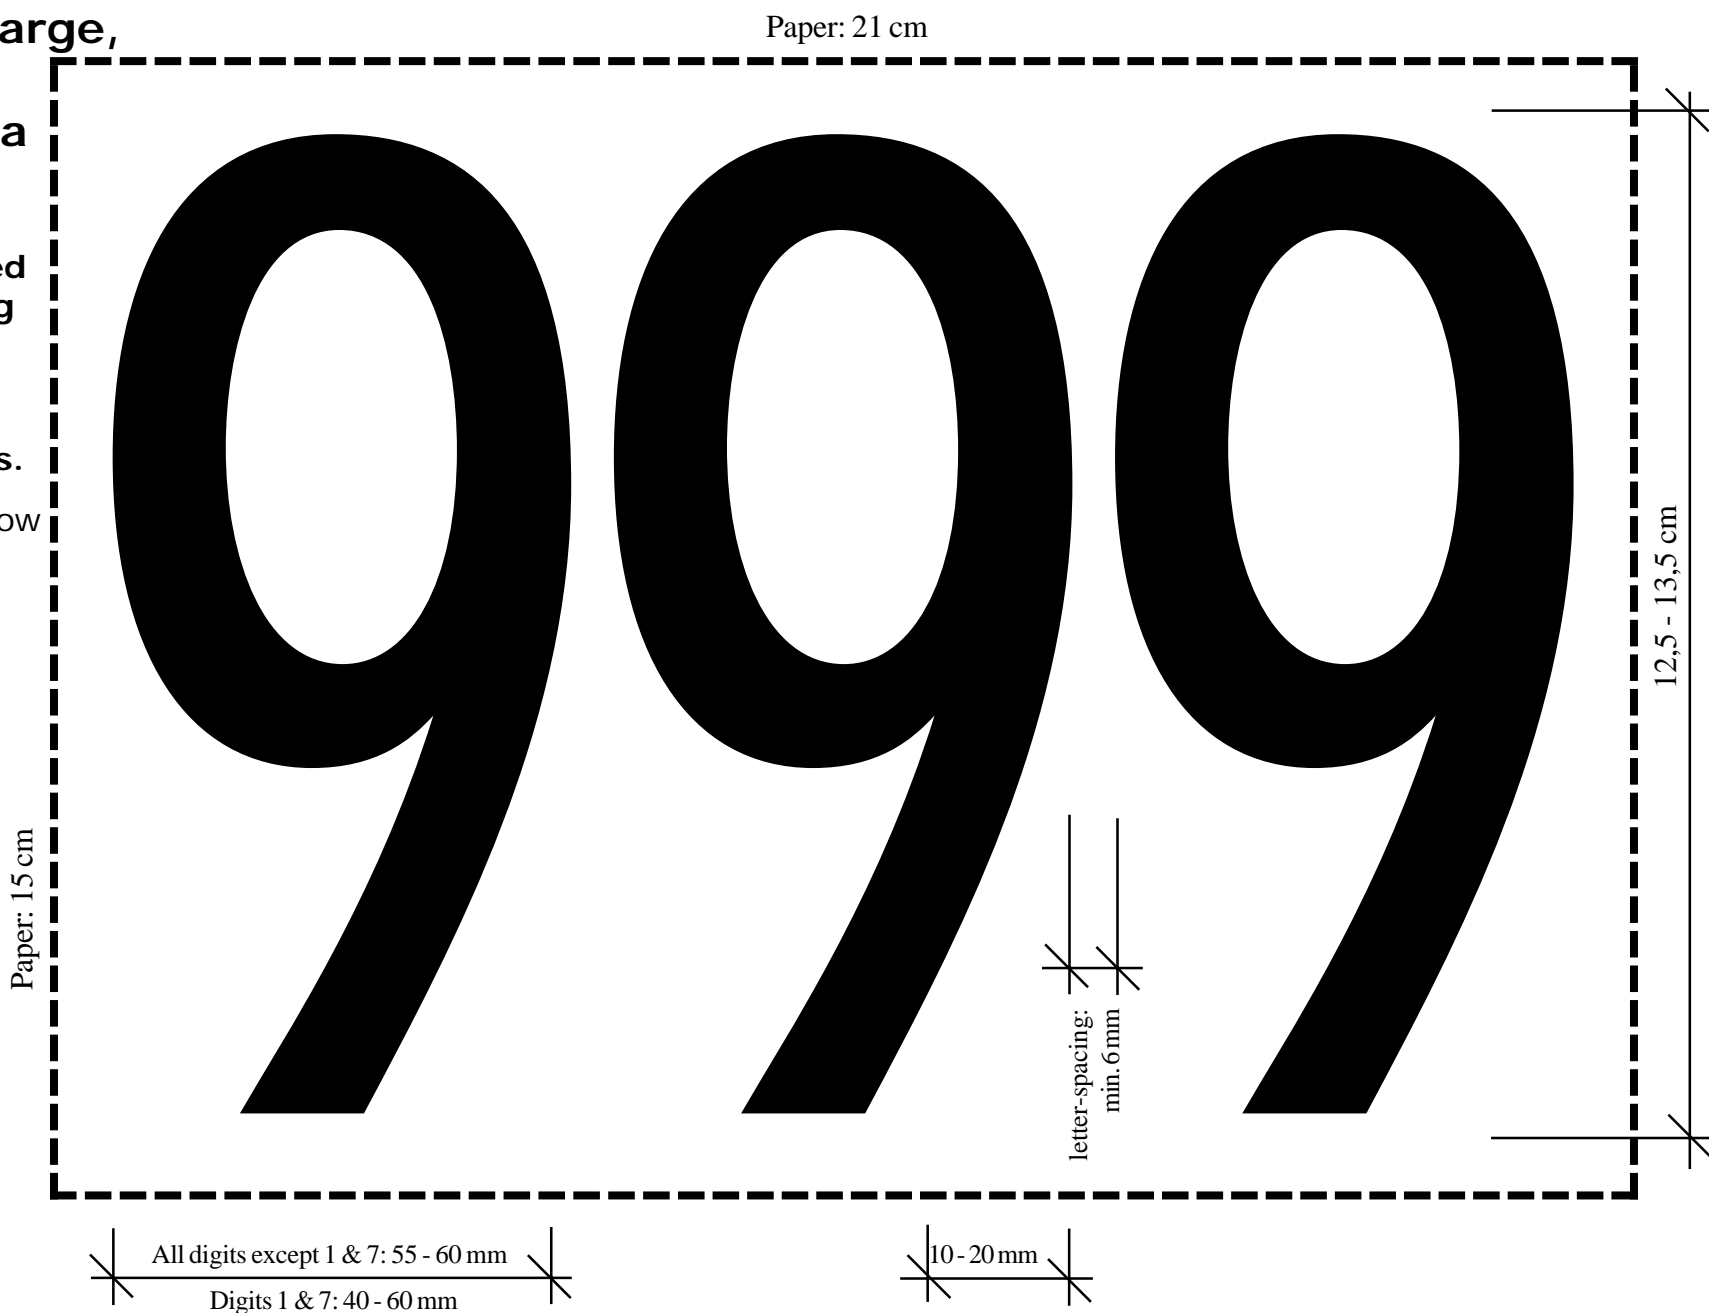

Paper: 17 cm

Paper: 15 cm

letter-spacing:
min. 6 mm

digits 1&7: 35 - 50 mm

10 - 20 mm

110 - 120mm

**Number Card, large,
without
advertising area
15 x 21cm**

**This size may be used
only for the following
WDSF age groups:
Junior II,
Youth, Adults
and all Senior groups.**

Font: Arial Narrow
Height: 520 pixel
Width/Scale: 85%
Type Style: bold

**Number Card,
large, with
advertising area
18 x 21cm**

**This size may be used
only for the following
WDSF age groups:
Junior II,
Youth, Adults
and all Senior groups.**