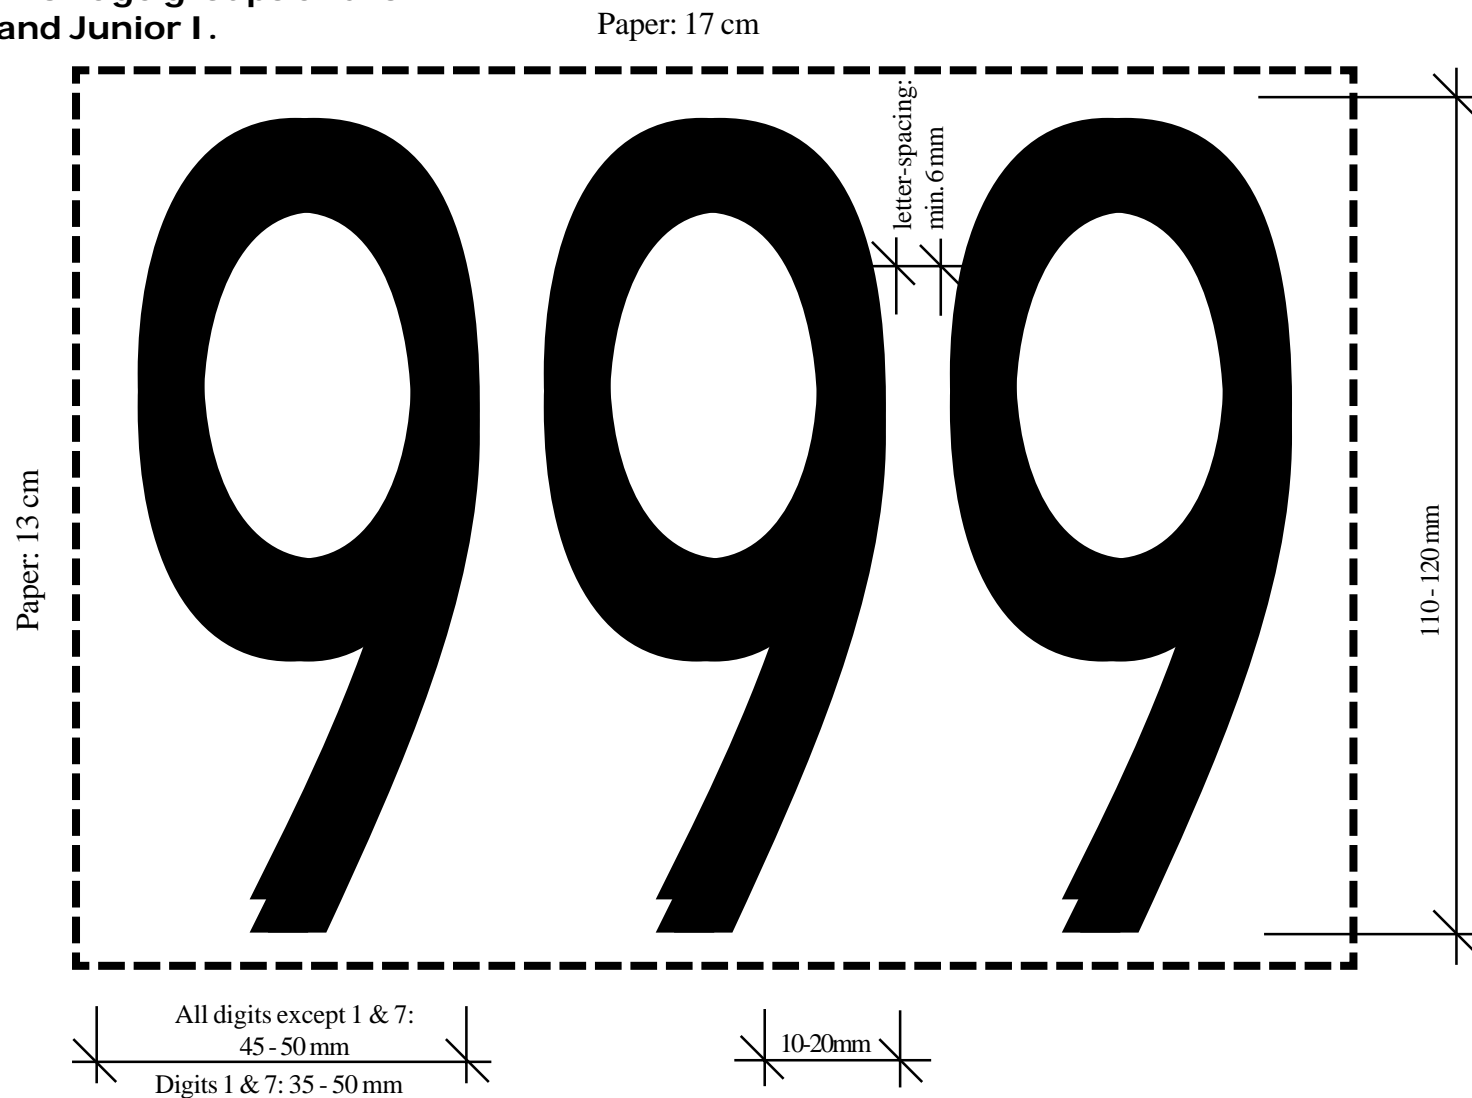

**Number Card, small,
without advertising area
13 x 17cm**

This size may be used for all WDSF age groups and is mandatory for Juvenile I & II and Junior I.

Font: Arial Narrow
Height: 415 pixel
Width/Scale: 58%
Type Style: bold