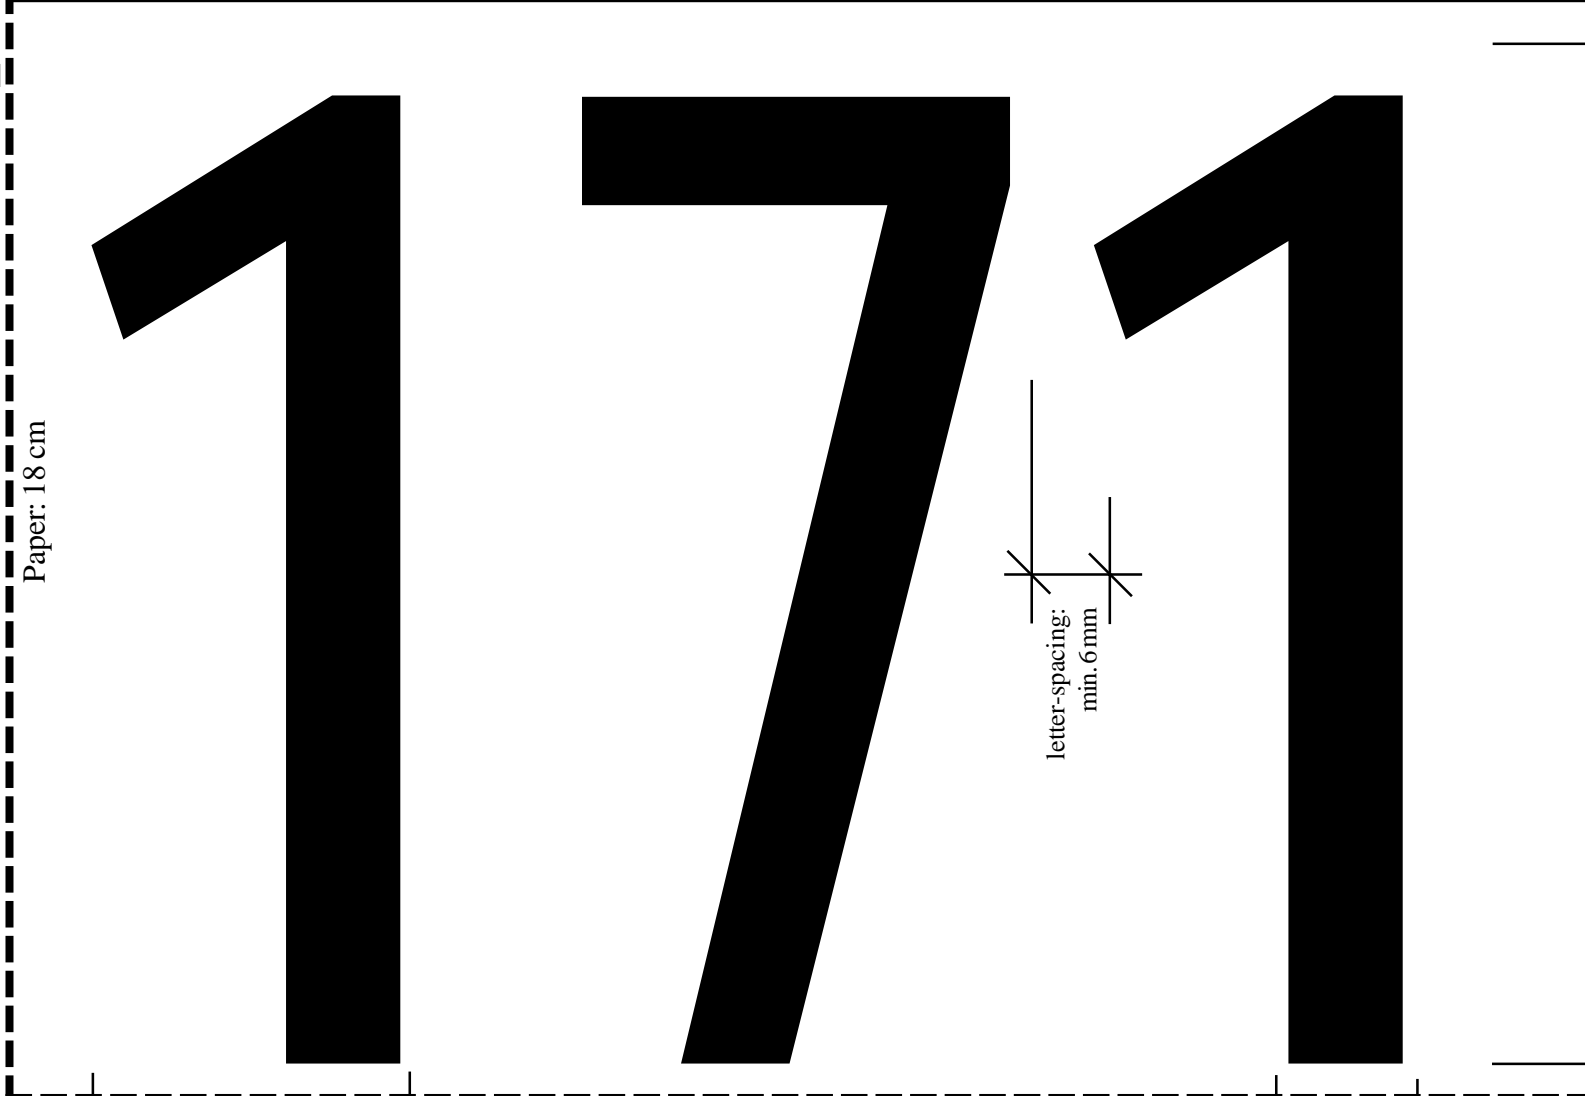

10 - 20 mm

**Number Card, small,
with advertising area
15 x 17cm**

(showing narrow digits 1&7)

**This size may be used for all
WDSF age groups
and is mandatory for
Juvenile I & II and Junior I.**

Font: Arial Narrow
Height: 415 pixel
Width/Scale: 58%
Type Style: bold

Font: Arial Narrow
Height: 520 pixel
Width/Scale: 85%
Type Style: bold

**Number Card,
large, with
advertising area
18 x 21cm**

**This size may be used
only for the following
WDSF age groups:
Junior II,
Youth, Adults
and all Senior groups.**

Font: Arial Narrow
Height: 520 pixel
Width/Scale: 85%
Type Style: bold

Paper: 18 cm

All digits except 1 & 7: 55 - 60 mm

Digits 1 & 7: 40 - 60 mm

10 - 20 mm

125 - 135 mm

**Number Card,
large, with
advertising area
18 x 21cm**

(showing narrow
digits 1 & 7)

**This size may be used
only for the following
WDSF age groups:
Junior II,
Youth, Adults
and all Senior groups.**

Font: Arial Narrow
Height: 520 pixel
Width/Scale: 85%
Type Style: bold