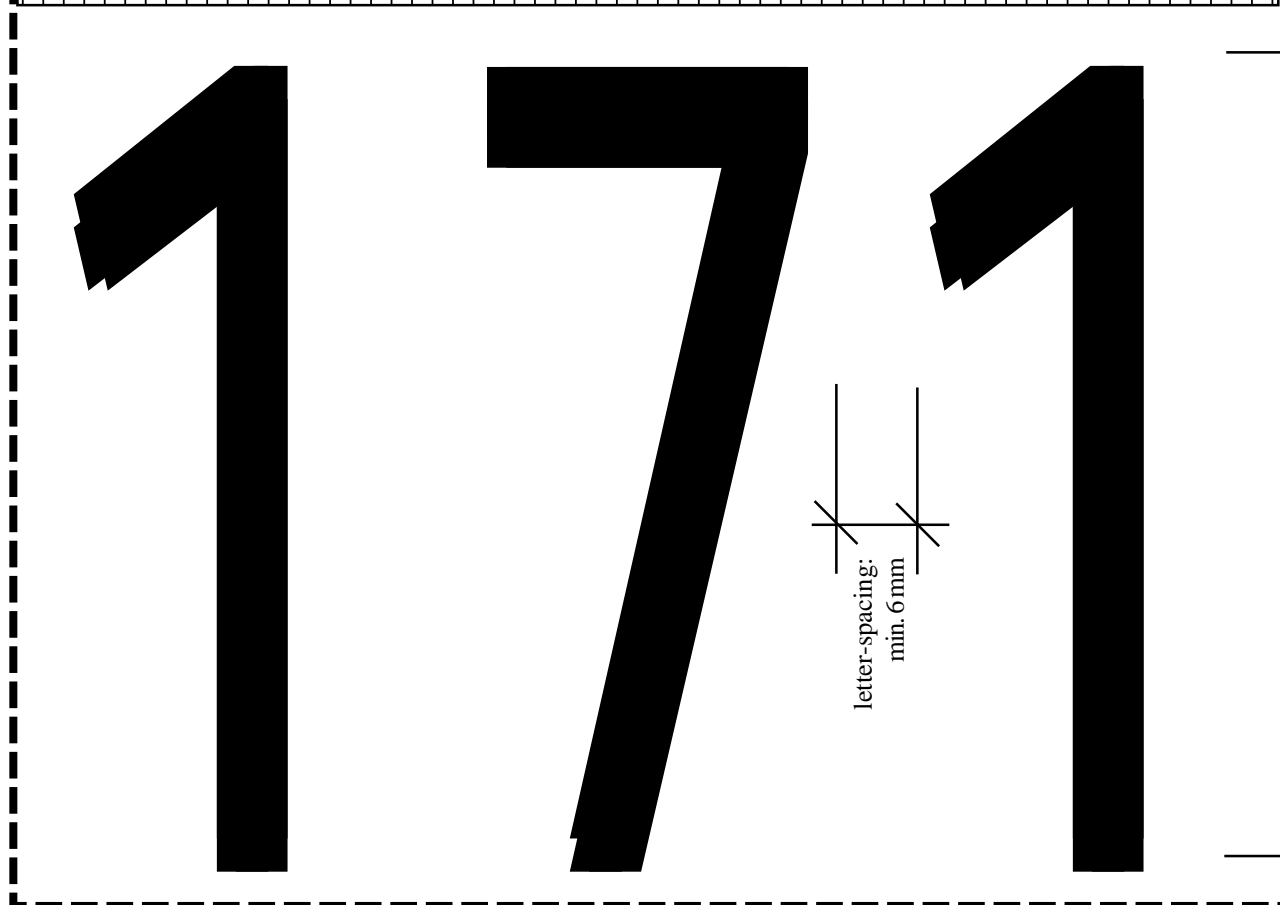

Paper: 15 cm